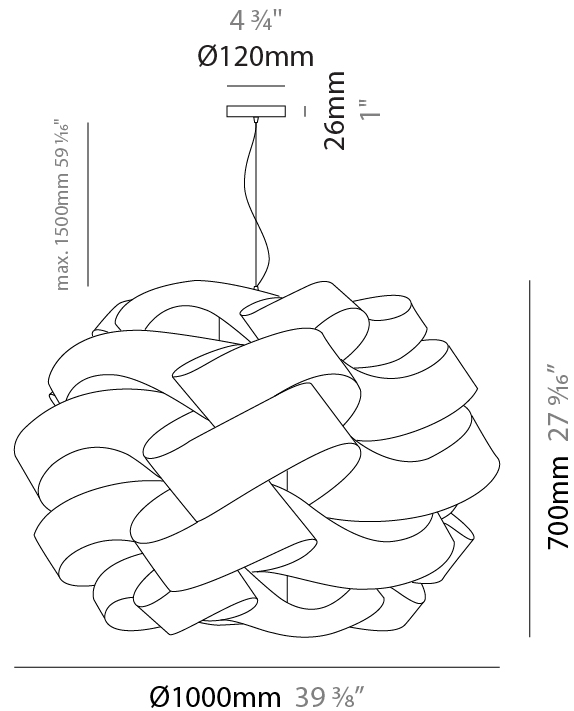

PROJECT	
TYPE	
SPECIFIER	
QUANTITY	
DATE	

SKYLINE SUSPENSION

D61007-

base number   Finish
Options

1. To build a product code in our configurator select the specify button on the base model # product page
2. To build a manual product code on this datasheet choose from the options listed below in blue font and add the suffix to the base model #

GENERAL

Series: Skyline
Partner: Linea Zero
Division: Design
Installation: Suspension
Product Type: Pendant
Mounting Location: Ceiling

PHYSICAL

Shape: Round
Diameter (mm): 1000
Diameter (in): 39 3/8
Height (mm): 700
Height (in): 27 9/16
Max. Overall Height (mm): 2200
Max. Overall Height (in): 86 5/8
Diffuser: Polilux™ Shade - See Finish Options
Fixture Finish: WHI / BLK / SIL / NGD / COP / PKM
Fixture Material: Polilux™/ Metal holder
Primary Material: Non-Static Polilux

ELECTRICAL

Number of Lamps: 5
Lamp Type: LED Retrofit
Bulb Included: Bulb Not Included
Max. Wattage Per Lamp (W): 7
Lamp Base: E26
Input Voltage (V): 120
Upon Request: 277Vac / GU24

LED

OPTICAL

RATINGS AND CERTIFICATIONS

Certified By: Certified for North American Standards
IP rating: IP20